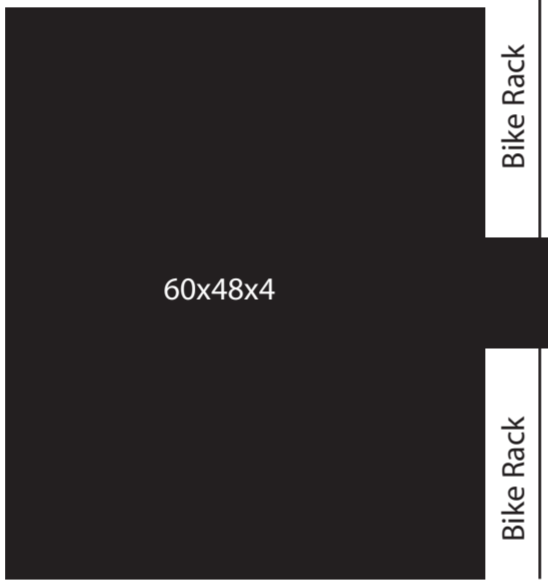

Alabama  
Live In Concert  
Friday, May 27, 2022  
7:00PM

- Map is NOT to scale and all seating is approximate.

- P1 \$129.50
- P2 \$79.50
- P3 \$59.50
- P4 \$39.50