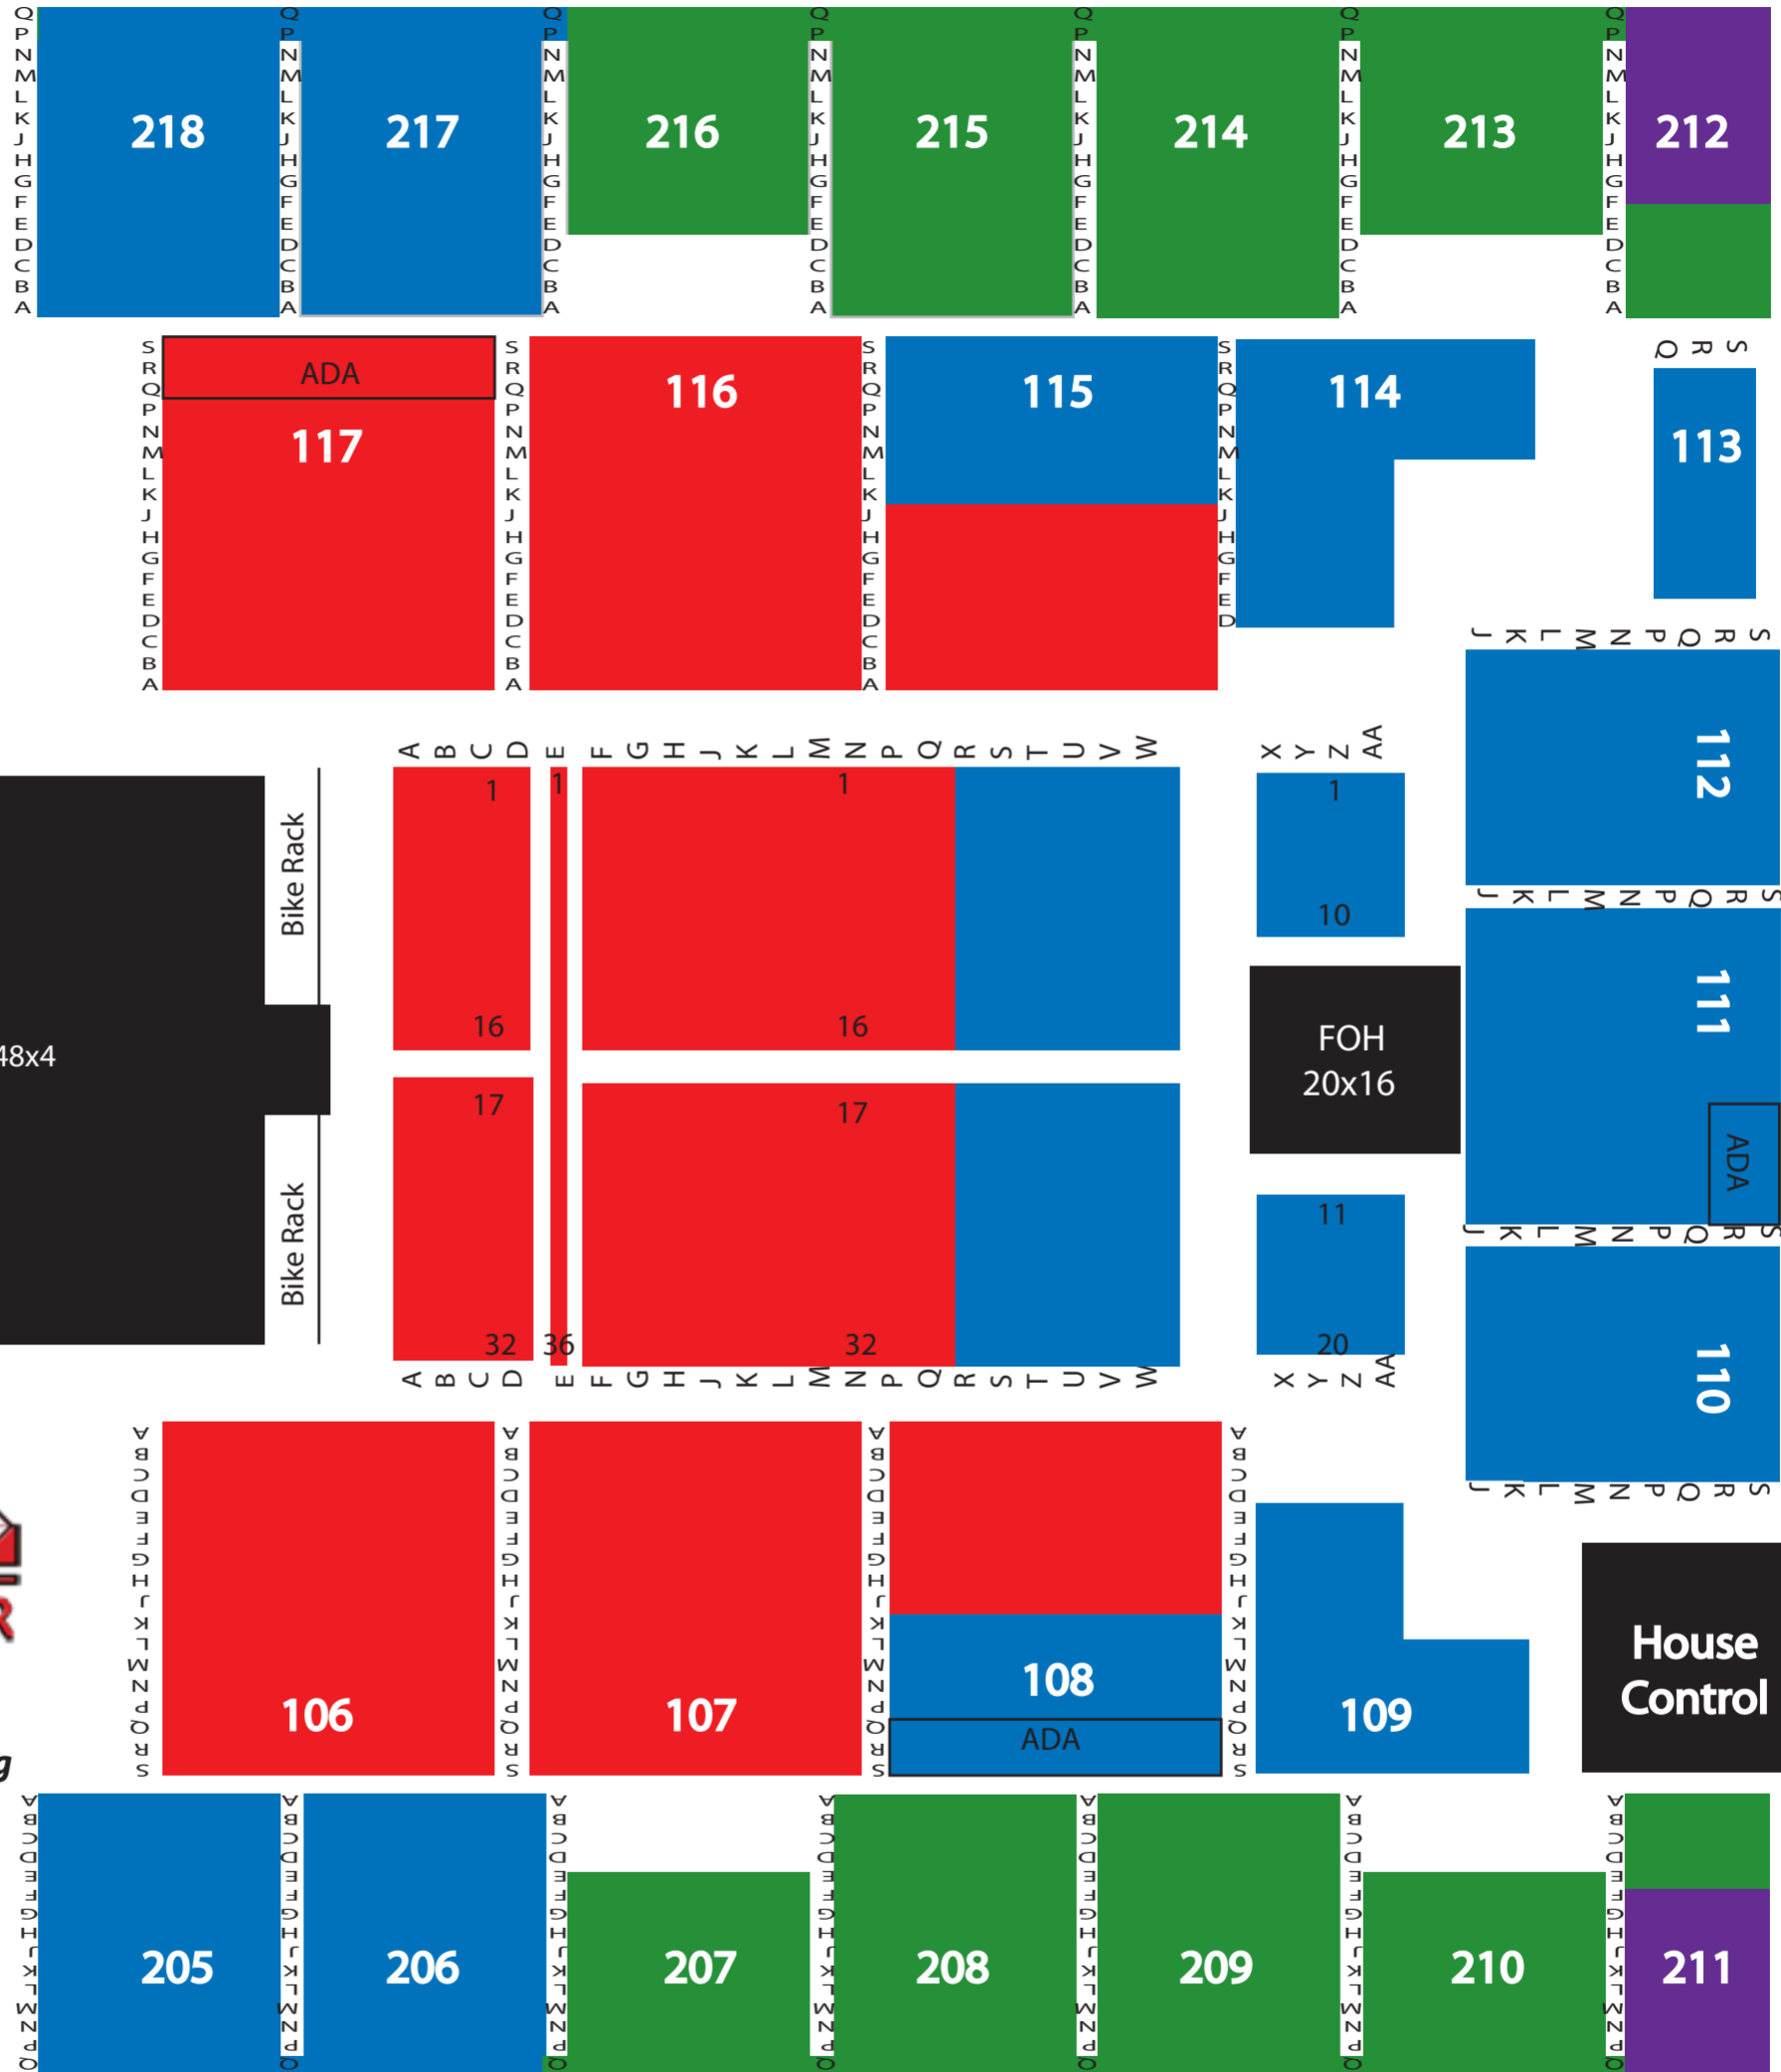

Alabama  
Live In Concert  
Friday, May 27, 2022  
7:00PM

- Map is NOT to scale and all seating is approximate.

- P1 \$129.50
- P2 \$79.50
- P3 \$59.50
- P4 \$39.50